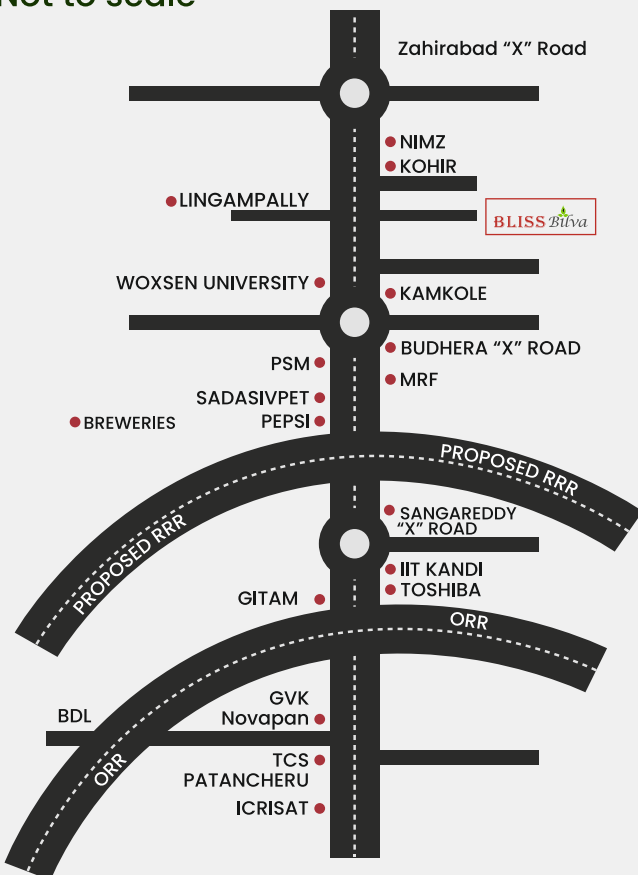

Bullock  
Cart Rides

Swings

Gardening  
and Farming

## Location map Not to scale

## Find solace in a serene environment

**20**  
Minutes

Drive to  
Sadashivpet

**30**  
Minutes

Drive to  
Proposed Regional Ring Road  
junction near Sangareddy

**60**  
Minutes

Drive to  
Financial  
District

**45**  
Minutes

Drive to  
Outer Ring Road Exit No.3  
junction at Muthangi

**Contact us:**